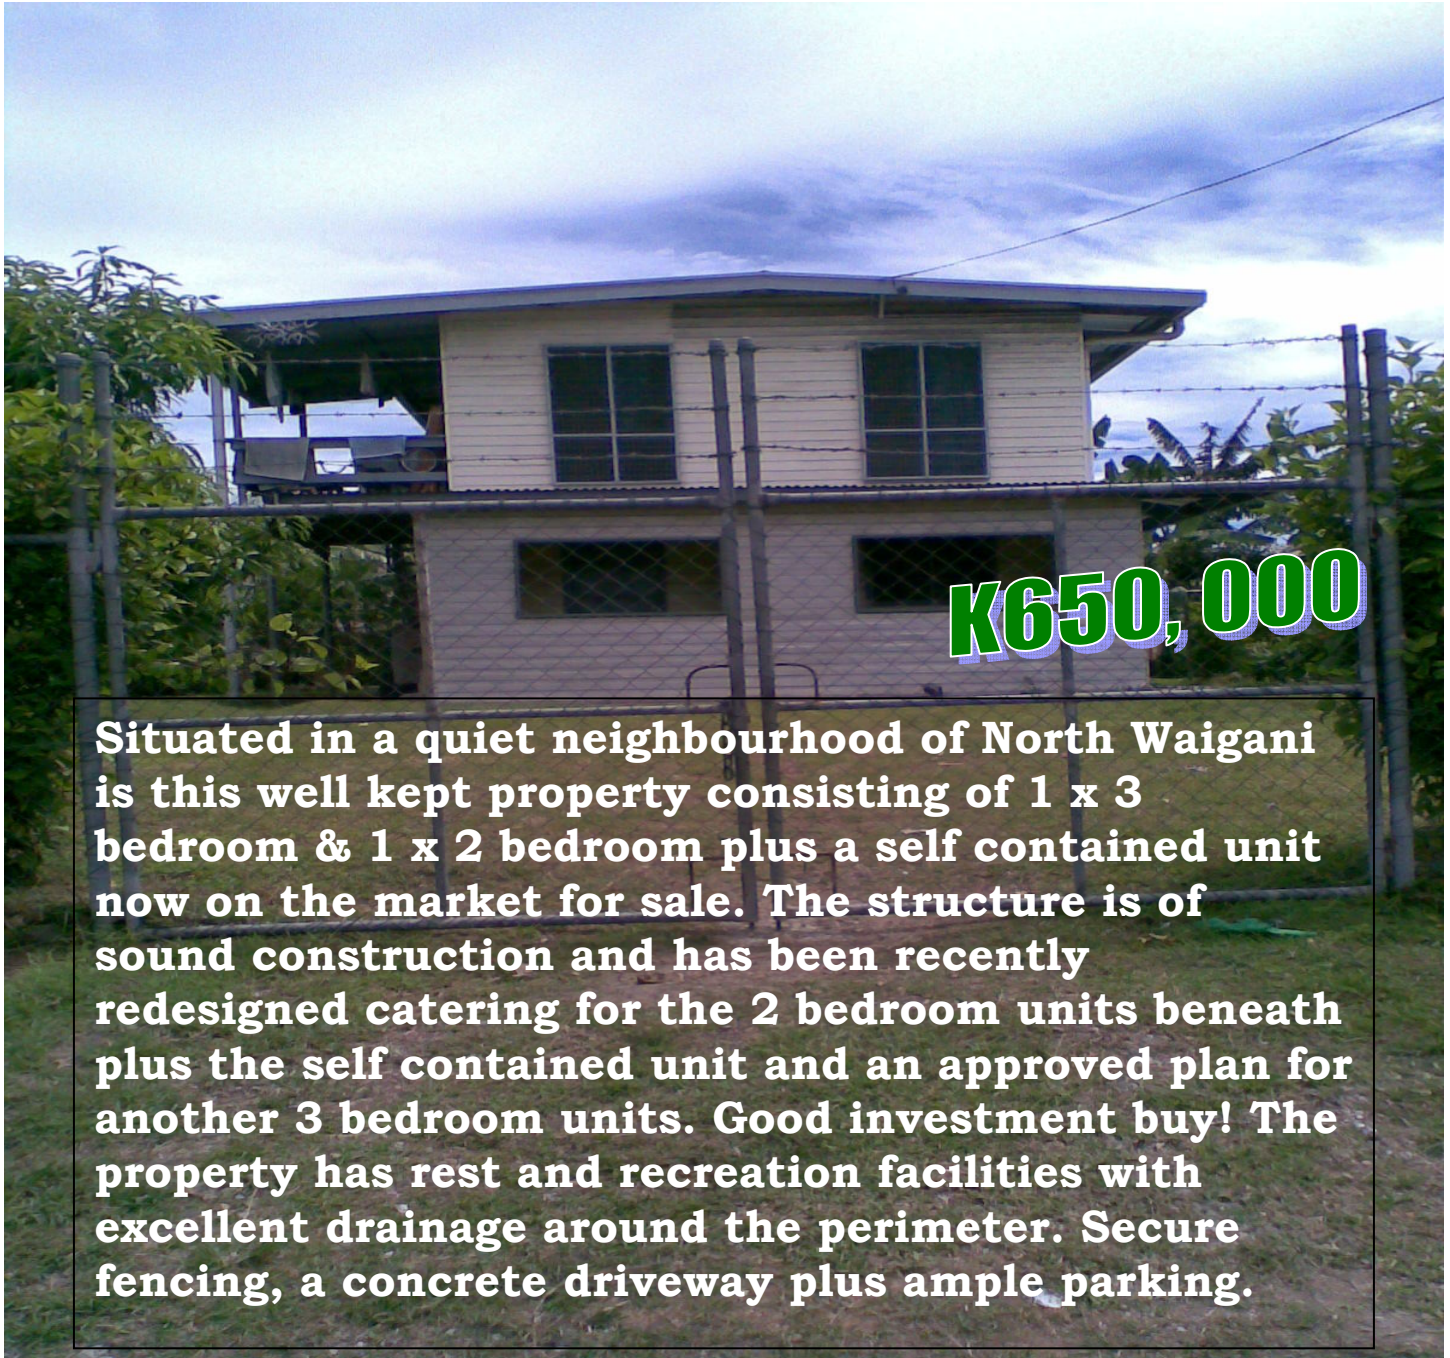

The world is **SOLD** on Century 21
Siule Real Estate

Duplex at Telikom Compound

K650,000

Situated in a quiet neighbourhood of North Waigani is this well kept property consisting of 1 x 3 bedroom & 1 x 2 bedroom plus a self contained unit now on the market for sale. The structure is of sound construction and has been recently redesigned catering for the 2 bedroom units beneath plus the self contained unit and an approved plan for another 3 bedroom units. Good investment buy! The property has rest and recreation facilities with excellent drainage around the perimeter. Secure fencing, a concrete driveway plus ample parking.